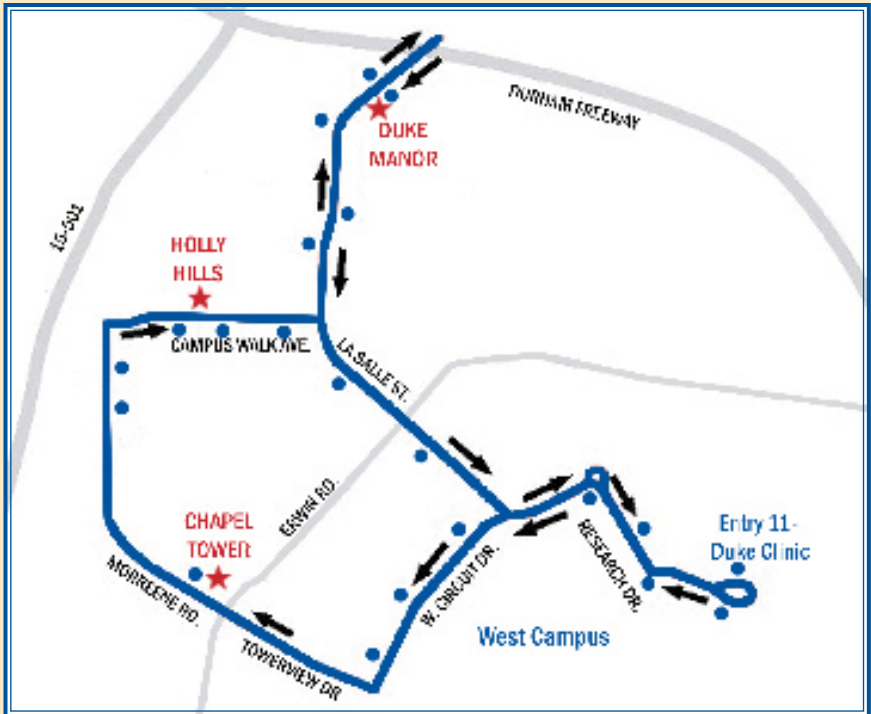

Duke Transit's

LaSalle Loop

With Drop-off Service to
Duke Manor • Chapel Tower • Holly Hills

Every half-hour, 7:00 a.m.- 8:30 p.m.,
Monday thru Friday during the Academic Year